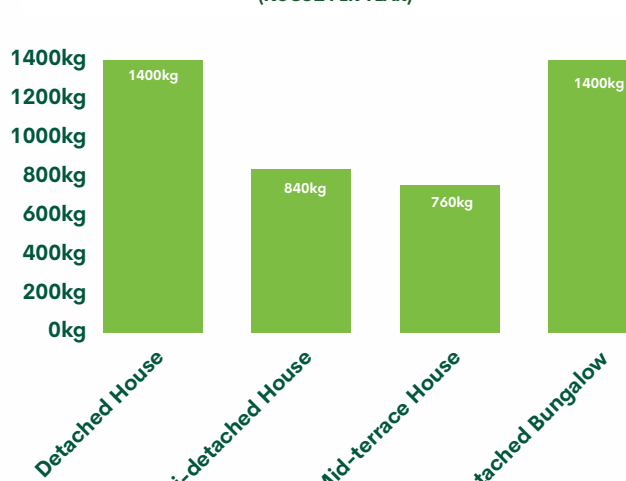

AVERAGE CO2 SAVINGS (KGC02 PER YEAR)

*Source: Energy Savings Trust. Based on NI fuel prices as of October 2023.