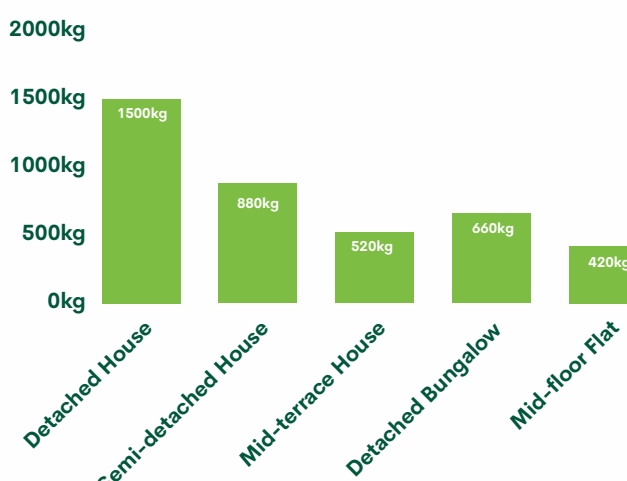

AVERAGE CO2 SAVINGS (KGC02 PER YEAR)

*Source: Energy Savings Trust. Based on NI fuel prices as of October 2023.